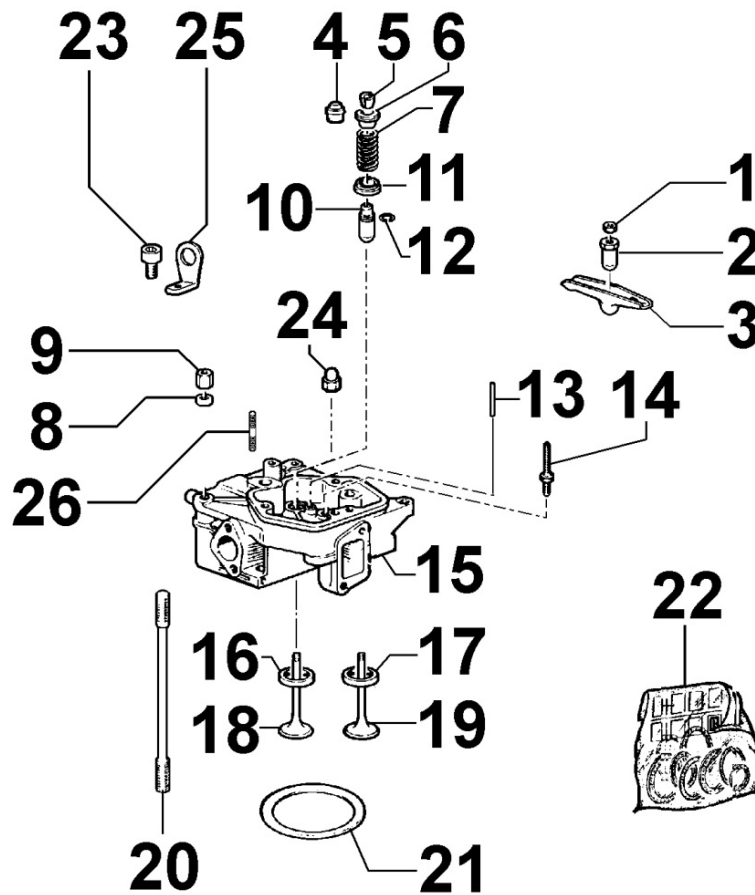

8021230190 - CYLINDER HEAD

Pos	Kit	Included In	Code	Description	Qty	Old Code	Tech. Info
1		(A)		803623...0			
2		(A)		803623...0			
3		(A)		803623...0			
4		(A)	ED0045350150-S	VALVE STEM SEAL d.7	2		
5		(A)	ED0080570030-S	LOCK RING	4		
6		(A)	ED0064000990-S	PIATTELLO/RETAINER D	2		⚠
7		(A)	ED0057551550-S	SPRING	2		⚠
8			ED00772R0020-S	WASHER	4		
9			ED00326R0380-S	NUT	2		
10	(D)	(A)	ED00464R0770-S	VALVE GUIDE	2	ED00464R0560-S	
11		(A)	ED0034301660-S	DISCO/DISK FV C10	2		⚠
12		(D)	ED00059R0680-S	RING	1		
13		(A)	ED0077700790-S	RULLO/ROLLER 10	2		
14		(A)	ED00219R0240-S	COLONNETTA/COLUMN	2		
15	(A)		ED0092009880-S	CYLINDER HEAD ASSY	1		⚠
16		(A)	ED0080002500-S	SEDE VALV./VALVE SEAT FV CR	1		
17		(A)	ED00060R0030-S	ANELLO/RING	1		
18		(A)	ED0096851730-S	VALVOLA/VALVE	1		⚠
19		(A)	ED00960R0580-S	VALVOLA/VALVE	1		
20			ED00684R0340-S	STUD BOLT	4		
21			ED00453R0280-S	GUARNIZIONE/GASKET	1		
21			ED00453R0290-S	GUARNIZIONE/GASKET	1		
21			ED00453R0300-S	GUARNIZIONE/GASKET	1		
21			ED00453R0310-S	GUARNIZIONE/GASKET	1		
22			ED00A26R0100-S	HEAD GASKET KIT	1		⚠