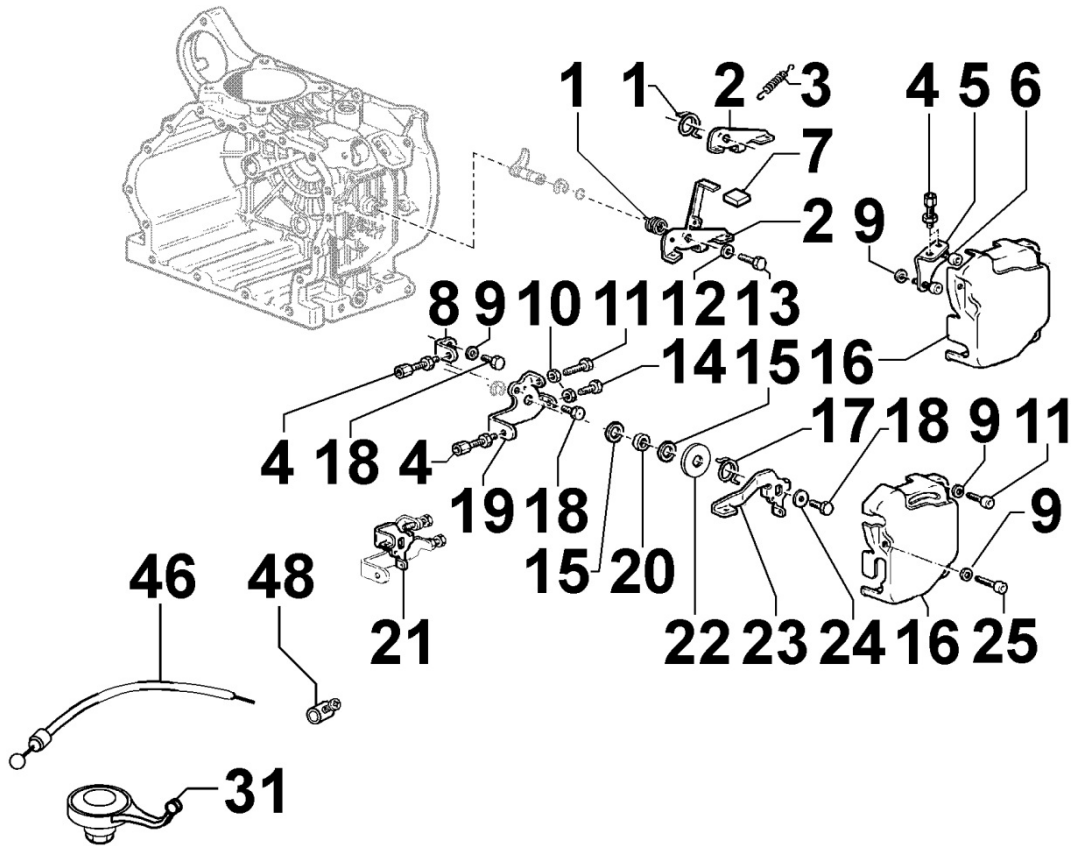

8051230080 - CONTROLS

Pos	Kit	Included In	Code	Description	Qty	Old Code	Tech. Info
1			ED00547R0280-S	SPRING	1		
2			ED00491R0590-S	LEVA/LEVER	1		
4			ED0091801910-S	END	1	ED0091800110-S	
7			ED0065500100-S	KNOB	1		
9			ED0076250080-S	WASHER	4		
10			ED0032400080-S	HEX.NUT M.6 H.5	1		
10			ED0032400090-S	HEX.NUT	1		
11			ED0097320780-S	SCREW	3		
12			ED00772R0940-S	WASHER	1		
13			ED0017550020-S	BOLT	1		
15			ED00777R0040-S	WASHER	4		
16			ED00689R0430-S	PROTEZIONE/PROTECTION	1		
18			ED0017600010-S	BOLT	2		
19			ED00614R0830-S	PIASTRINA/PLATE	1		
22			ED0057150250-S	SPRING	2		
23			ED00495R0660-S	LEVA/LEVER	1		
24			ED0076260510-S	WASHER	1		
25			ED0097300150-S	SCREW	1