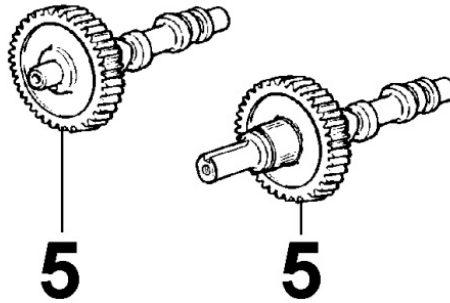

8035230110 - CAMSHAFT

8 035 23

Pos	Kit	Included In	Code	Description	Qty	Old Code	Tech. Info
1			ED0014101700-S	ASTA PUNT./PUSHROD D	2		
2			ED0012000060-S	O RING	4		
3			ED00940R0320-S	TUBO/PIPE	2		
4			ED0072151410-S	PUNTERIA/TAPPET	2		
5			ED0010118040-S	CAMSHAFT	1