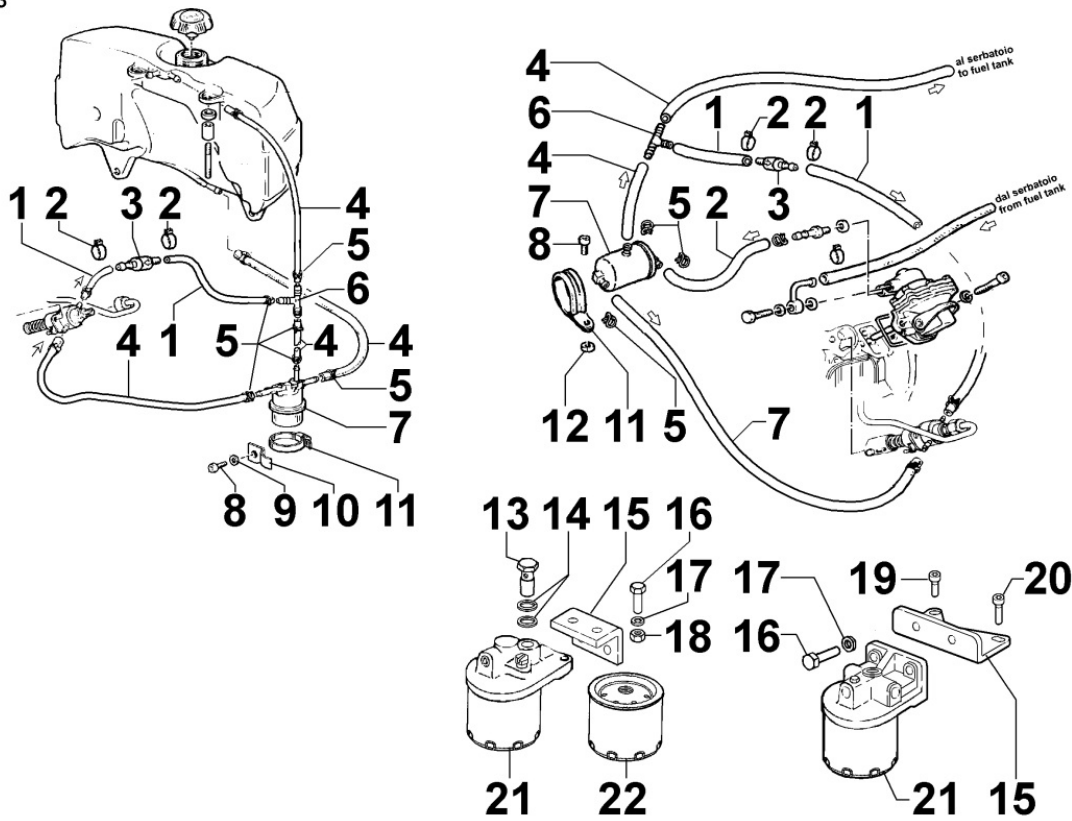

8061230020 - FUEL FILTER

8 061 23

Pos	Kit	Included In	Code	Description	Qty	Old Code	Tech. Info
2			ED0036301590-S	CLAMP	2		
3			ED0097000310-S	VALVOLA/VALVE	1		
6			ED0025270920-S	CONNECTOR	1		
7			ED0037300960-S	FUEL FILTER CARTRIDGE	1	ED0037300880-S	
7			ED0037302130-S	FUEL FILTER RY125-15LD500	1		
8			ED0097300100-S	SCREW	1		
11			ED0036171970-S	CLAMP	1		
12			ED0035276020-S	DISTANZIALE/SPACER 10	1