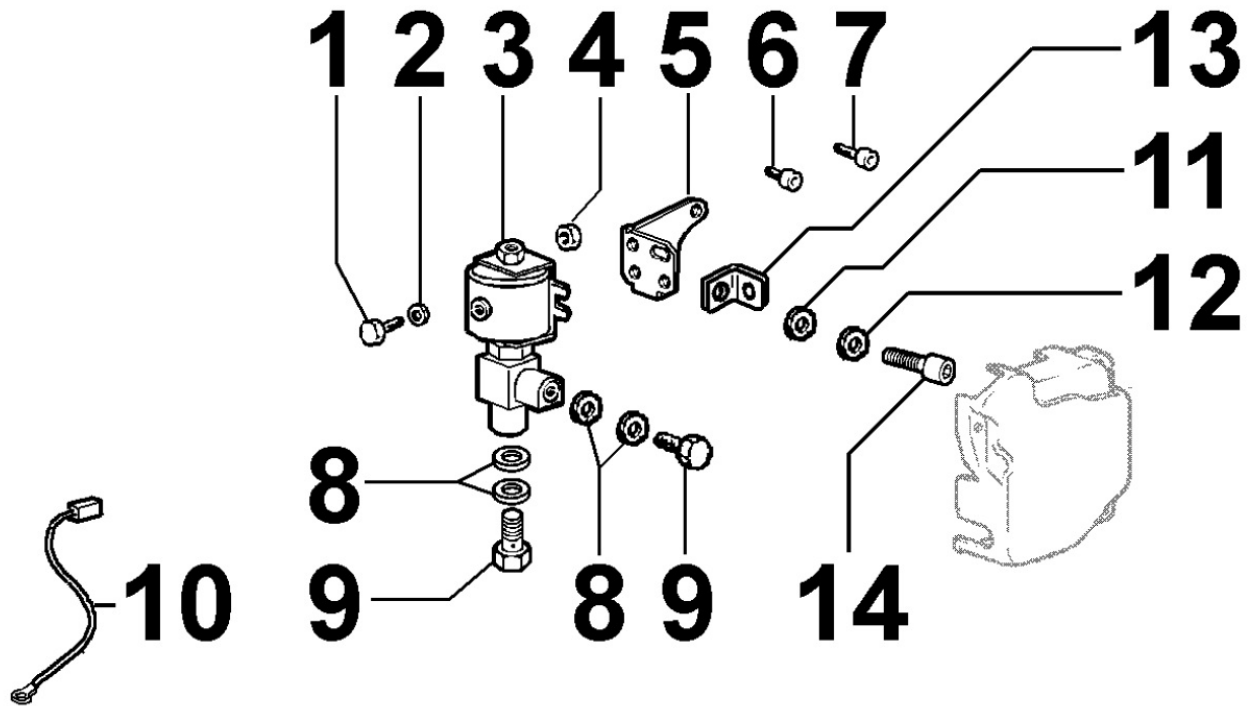

8052230060 - ELECTROVALVE

Pos	Kit	Included In	Code	Description	Qty	Old Code	Tech. Info
2			ED0076250080-S	WASHER	2		
3			ED0035871820-S	EL.VALVE	1		
4			ED0032030480-S	HEX.NUT	2		
5			ED0085061320-S	SUPPORTO/SUPPORT	1		
6			ED0097303190-S	SCREW	2		⚠
6			ED0097320840-S	SCREW	1		
6			ED0097300080-S	SCREW	2		
7			ED0097300100-S	SCREW	1		⚠
8			ED0046700590-S	COPPER WASHER D14/10.2 1.	4		
9			ED0019011670-S	SPECIAL SCREW 10X13587/159	2		
13			ED00614R0370-S	PLATE	1