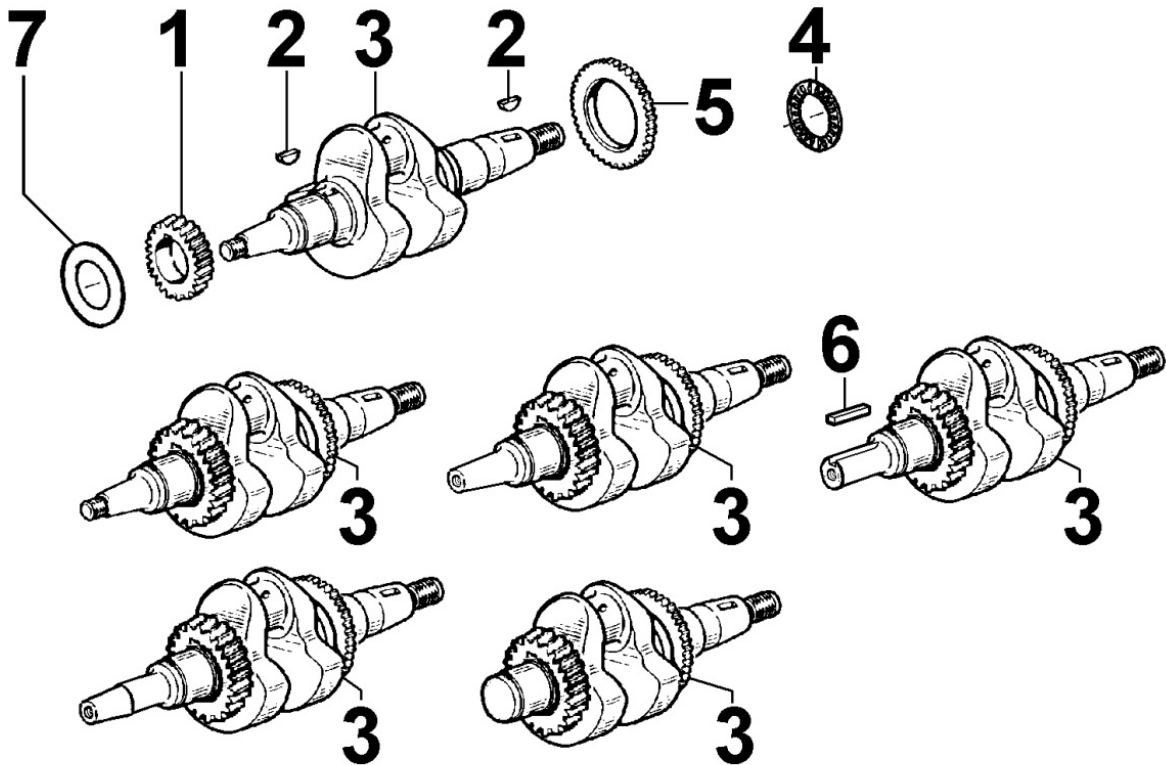

8010230160 - CRANKSHAFT

8 010 23

Pos	Kit	Included In	Code	Description	Qty	Old Code	Tech. Info
1		(A)	ED00470R0520-S	INGRANAGGIO/GEAR	1		
2		(A)	ED0022800450-S	KEY	2		
3			ED0010513550-S	ALBERO A GOMITO RY125-15LD500 6 SAE COMP	1		
4			ED00305R0270-S	CUSCINETTO/SLIDING BEARING	1		
5		(A)		801323...0