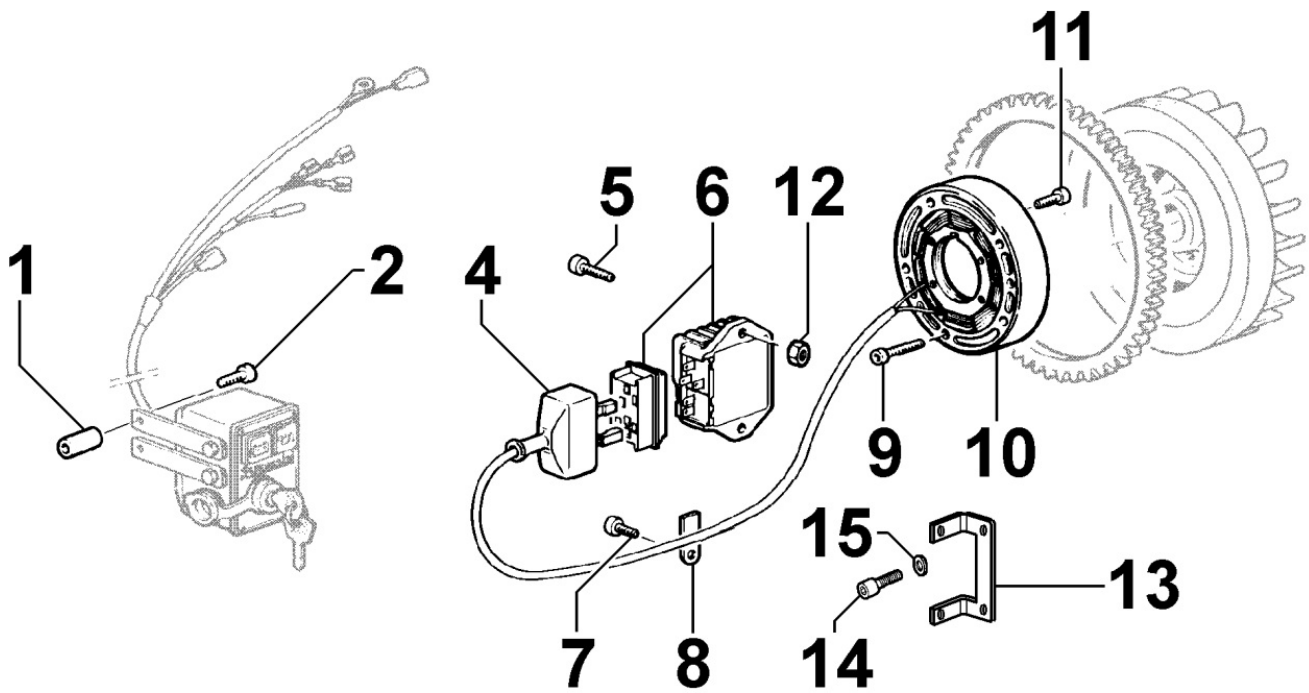

8100230100 - VOLTAGE ALTERNATOR

Pos	Kit	Included In	Code	Description	Qty	Old Code	Tech. Info
4			ED0021450140-S	CAP	1		
6			ED0073623830-S	VOLT.REGUL.FVIC	1		
7			ED0017600010-S	BOLT	1		
8			ED00613R0760-S	PLATE	2		
9			ED0097303190-S	SCREW	5		⚠
10			ED0011573410-S	ALTERNATOR	1		⚠
11			ED0017550240-S	BOLT	4		⚠