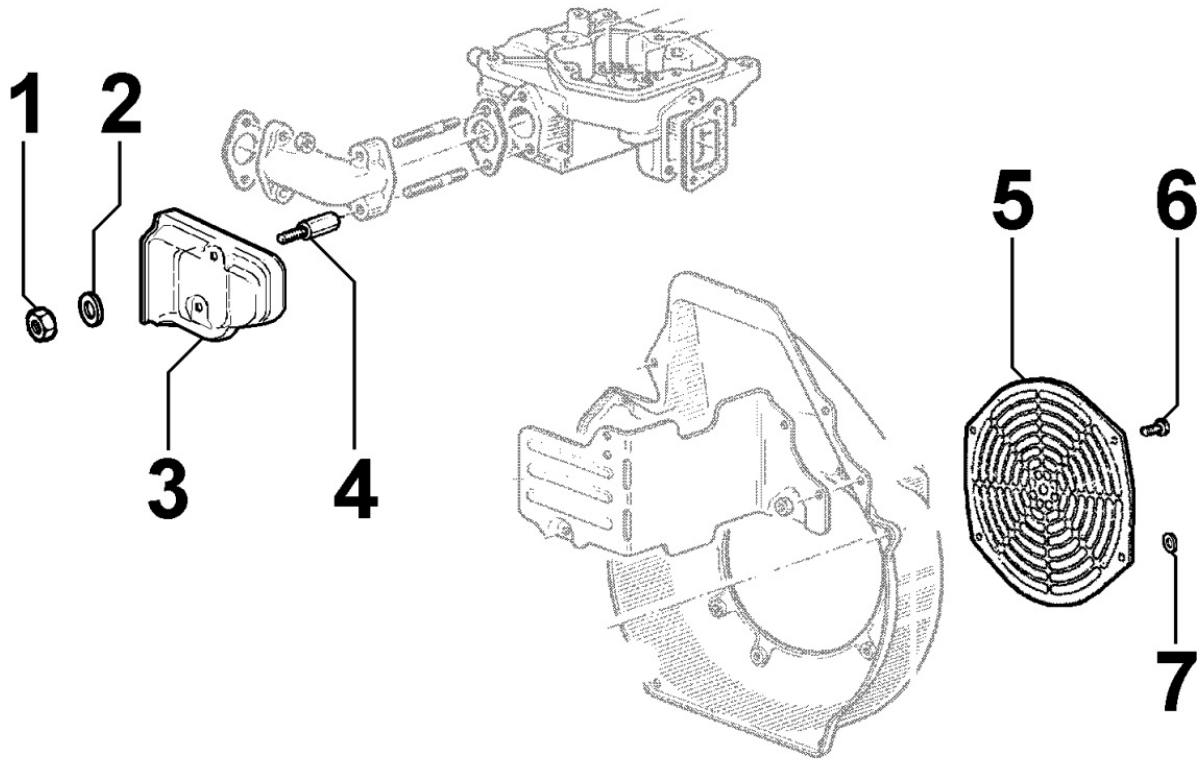

8178230040 - GUARDS

Pos	Kit	Included In	Code	Description	Qty	Old Code	Tech. Info
1			ED0032401650-S	HEX.NUT	2		
2			ED0044800030-S	GASKET	4		
3			ED0069275750-S	PROTEZIONE/GUARD	1		
4			ED0025001030-S	COLONNA/HOLLOWSTUD S 10	2