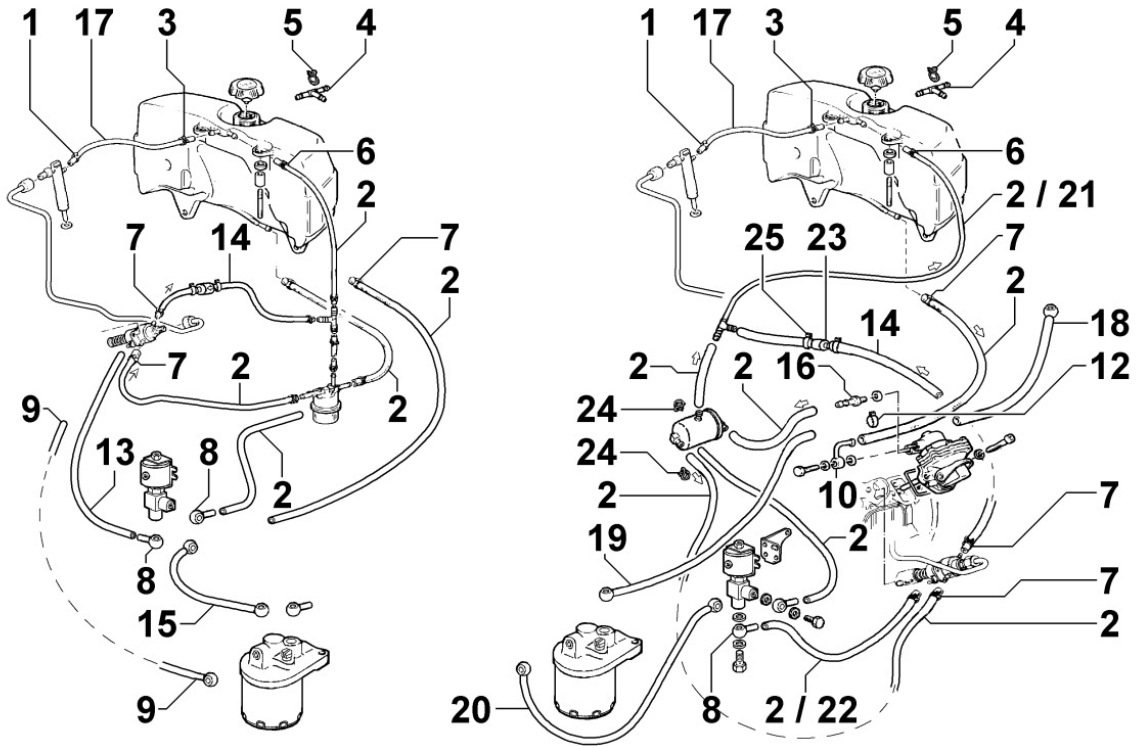

8064230040 - FUEL PIPING

Pos	Kit	Included In	Code	Description	Qty	Old Code	Tech. Info
1			ED0036301130-S	CLAMP	1		
2			ED0093762300-S	FUEL TUBE TPR-PUR 5X10XL.500	1-6		
3			ED0036300020-S	CLAMP	1		
6			ED0036300500-S	CLAMP	1		
7			ED00375A1390-S	FASCETTA/CLAMP 10	3		
8			ED0072701040-S	UNION	2		
10			ED0072702560-S	RACCORDO CURVO D.10 RY-15LD500	1		
12			ED0036300040-S	CLAMP	1