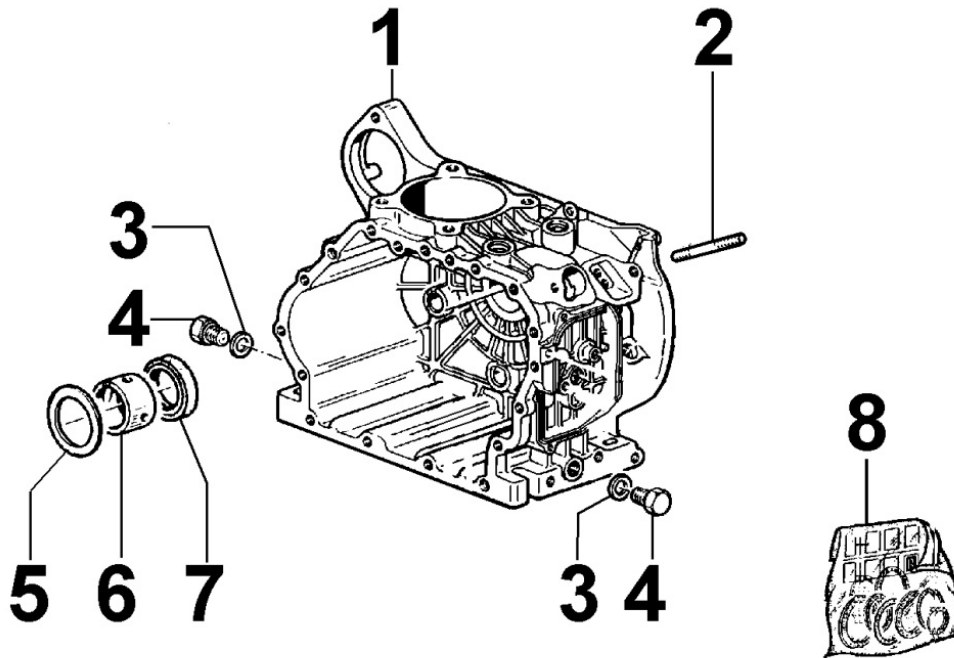

8020230140 - CRANKCASE

8 020 23

Pos	Kit	Included In	Code	Description	Qty	Old Code	Tech. Info
1	(A)		ED00170R1170-S	CRANKCASE	1		
2			ED0067801640-S	STUD	1		
3			ED0046700610-S	C.GASKET	3		
4			ED0089650050-S	CAP	2		
5			ED00778R0160-S	RONDELLA/WASHER 10	1		
6			ED00311R0170-S	CUSCINETTO/BEARING	1		
6		(A)	ED00311R0190-S	CUSCINETTO/BEARING	1	ED00311R0160-S	
7			ED0012134030-S	ANEL.PARAO./SEAL RING N	1		
8			ED00A26R0130-S	SERIE GUARNIZIONI/GASKET KIT	1		▲