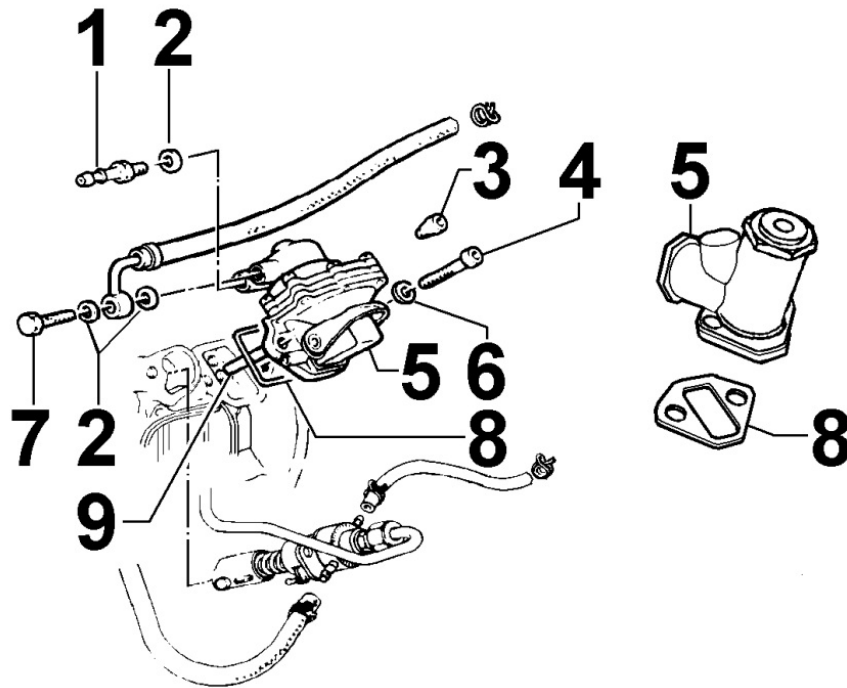

8062230060 - FUEL FEED PUMP

8 062 23

Pos	Kit	Included In	Code	Description	Qty	Old Code	Tech. Info
1			ED0073012010-S	RACCORDO/UNION N	1		
1			ED0072702560-S	RACCORDO CURVO D.10 RY-15LD500	1		
2			ED0046700590-S	COPPER WASHER D14/10.2 1.	4		
4			ED0097301000-S	SCREW	2		
5			ED0065851510-S	FUEL FEEDING PUMP	1		
6			ED0075550290-S	WASHER	2		
7			ED0019011930-S	BOLT	2		
8			ED00580R0050-S	O-RING/O-RING 10	1		
9			ED00704R0260-S	PUNTELINO/DRIVE ROAD	1