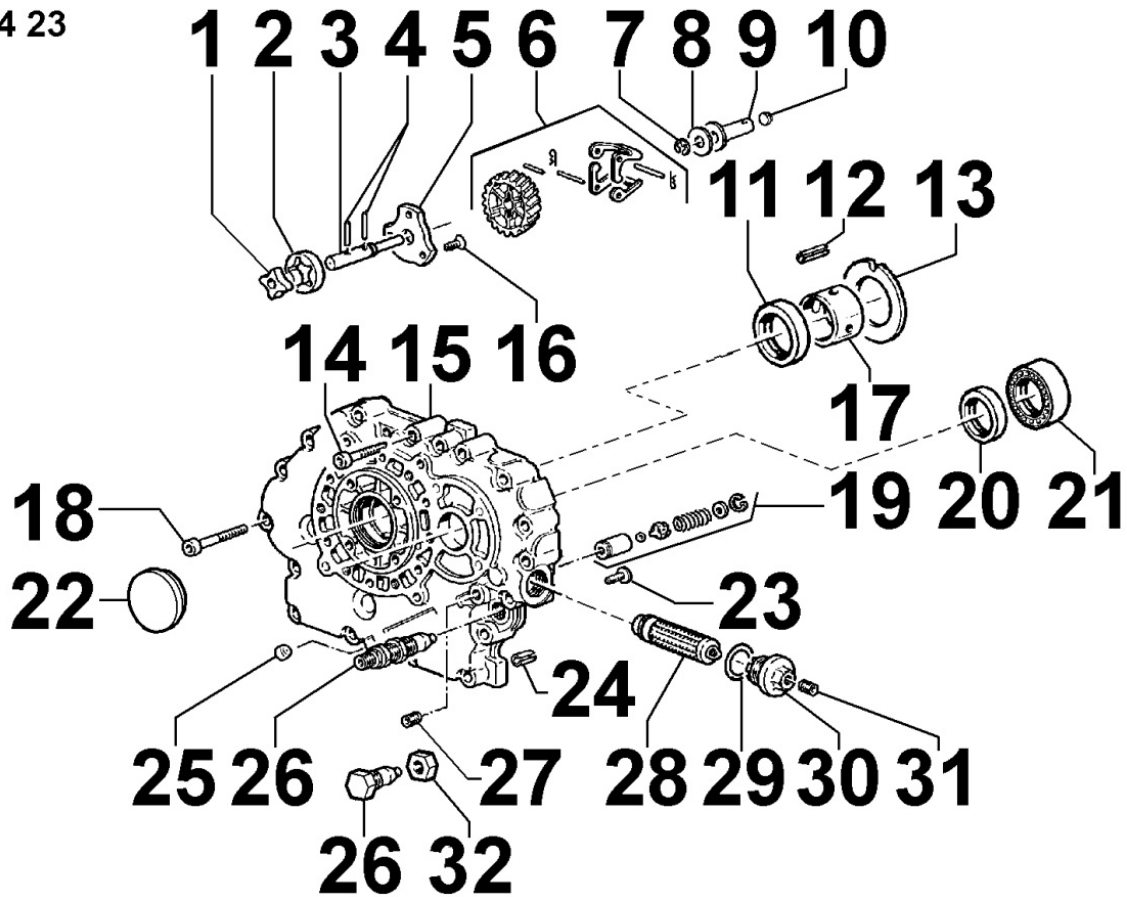

8024230190 - CRANKCASE COVER

8 024 23

Pos	Kit	Included In	Code	Description	Qty	Old Code	Tech. Info
1		(B)	ED00785R0250-S	ROTORE ESTERNO/EXTERNAL ROTOR	1		
2	(B)		ED00A26R0230-S	KIT POMPA OLIO/OIL PUMP **	1		
2		(B)	ED00785R0240-S	ROTORE INTERNO/INNER ROTOR	1		
3			ED00603R0010-S	PERNO/PIN	1		
4			ED00841R0480-S	RULLINO/ROLLER 10	2		
5			ED00235R0230-S	COPERCHIO/COVER	1		
6			ED0049362680-S	INGRANAGGIO/GEAR	1		
7			ED00016R0140-S	ANELLO/RING 10	1		
8			ED0083352530-S	SPESSORE/SPACER 10	1		
9			ED00621R0350-S	PIATTELLO/CAP	1		
10			ED00592R0170-S	PASTIGLIA/PAD	1		
11			ED0012134030-S	ANEL.PARAO./SEAL RING N	1		
12			ED0084300610-S	TAPER PIN	1		
13			ED00060R0880-S	ANELLO/RING	1		
14			ED0097300310-S	ALLEN SCREW	4		
15	(A)		ED00241R0340-S	COPERCHIO/COVER	1		
16			ED00998R0070-S	VITE/SCREW 10	3		
17			ED00311R0170-S	CUSCINETTO/BEARING	1		
17		(A)	ED00311R0190-S	CUSCINETTO/BEARING	1	ED00311R0160-S	
18			ED0097320750-S	SCREW	13		
19			ED00956R0450-S	VALVE	1		
23			ED0097900470-S	SCREW	1		
24			ED00850R0570-S	SPINA/PIN 10	2		
25			ED00886R0570-S	PLUG	1		
26			ED0073570220-S	REGISTRO/ADJUSTING SCREW	1		
27			ED0097651620-S	VITE STEI/A.GRUBSCREW N A 10	1		
28			ED0021751950-S	OIL FILTER CARTRIDGE	1	ED00175R0050-S	