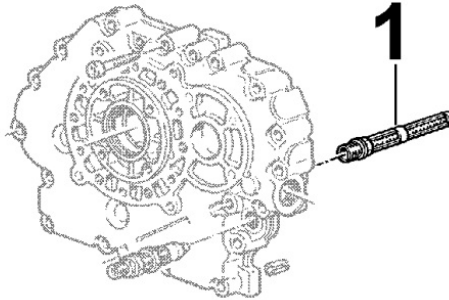

8042230010 - OIL FILTER

8 042 23

Pos	Kit	Included In	Code	Description	Qty	Old Code	Tech. Info
1			ED00395R0150-S	OIL FILTER INTERNAL RY	1