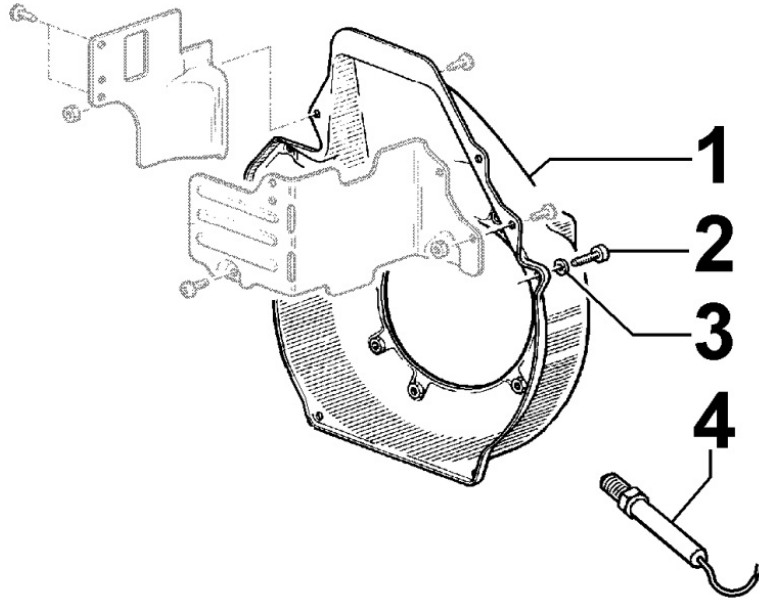

8070230080 - AIR SHROUD

8 070 23

Pos	Kit	Included In	Code	Description	Qty	Old Code	Tech. Info
1			ED0025697620-S	CONVOGLIATORE/CONVEYOR	1		
2			ED0097320840-S	SCREW	4		
3			ED0076250080-S	WASHER	4