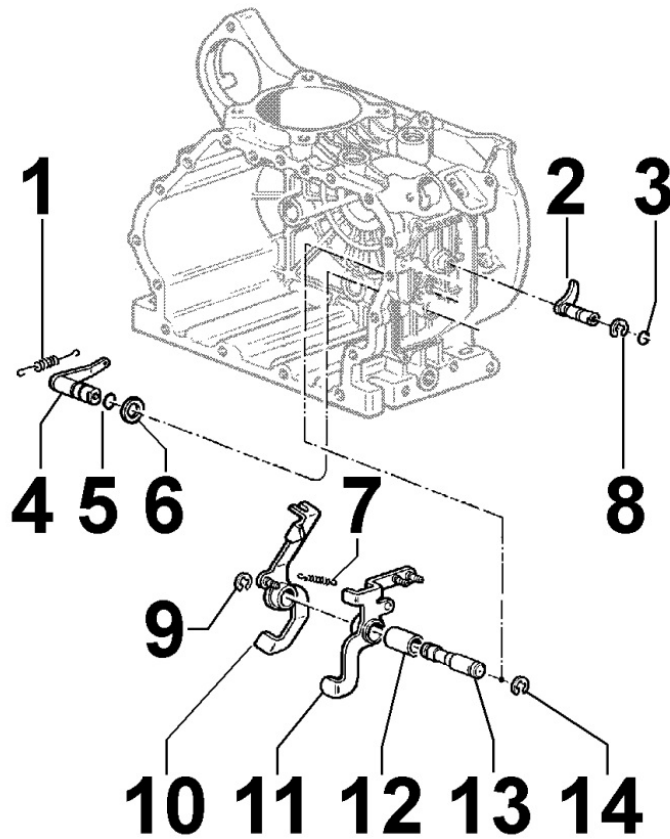

8050230020 - SPEED GOVERNOR

8 050 23

Pos	Kit	Included In	Code	Description	Qty	Old Code	Tech. Info
1			ED0056553760-S	MOLLA/SPRING	1		
2	(A)		ED00491R0390-S	LEVA/LEVER	1		
3		(A)	ED0012000410-S	O RING	1	ED00579R0910-S	
4	(B)		ED00491R0400-S	LEVA/LEVER	1		
5		(B)	ED0012000010-S	O RING	1	ED00579R0010-S	
6			ED00777R0040-S	WASHER	1		
7			ED00551R0330-S	SPRING	1		
8			ED00060R0400-S	ANELLO/RING	10		
9			ED0011650080-S	RING	1		
10			ED0052011440-S	LEVA/LEVER	1		
11			ED0052011450-S	LEVA/LEVER	1		
12			ED00108R0660-S	BOCCOLA/BUSHING	1		
13			ED00603R0080-S	PERNO/PIN	N		
14			ED0011650360-S	RING	2