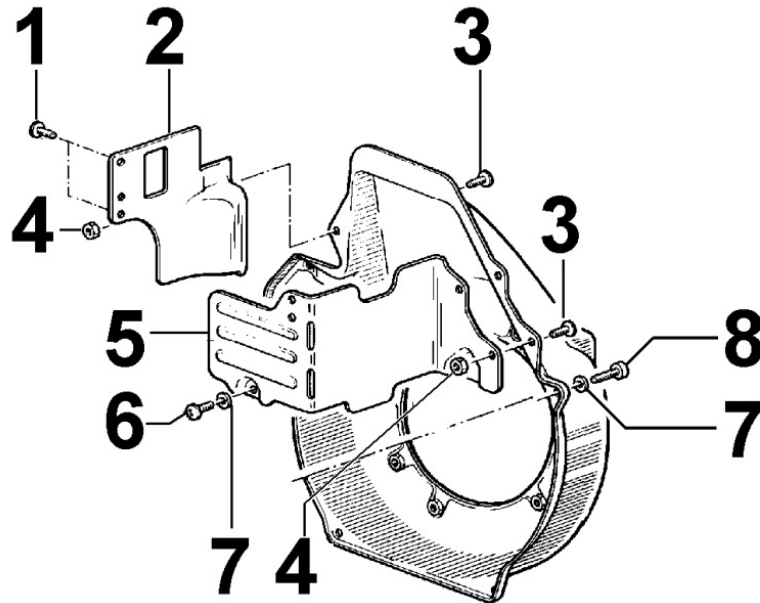

8072230020 - COOLING PLATES

8 072 23

Pos	Kit	Included In	Code	Description	Qty	Old Code	Tech. Info
1			ED0097303090-S	SCREW	3		
2			ED0050663040-S	LAMIERA/PANEL D	1		
3			ED00998R0150-S	VITE/SCREW 10	1		
5			ED0050663050-S	LAMIERA/PANEL D	1		
6			ED0097901380-S	SCREW M6x10	7		
7			ED0075550040-S	WASHER	3