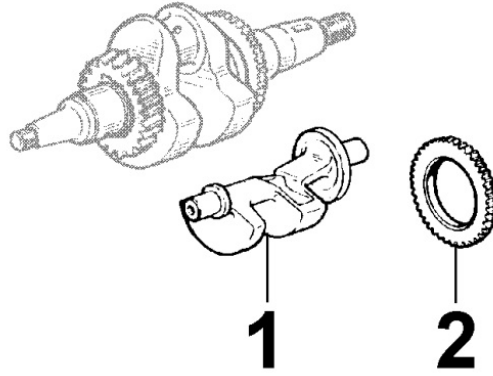

8013230020 - EQUALIZER SHAFT

8 013 23

Pos	Kit	Included In	Code	Description	Qty	Old Code	Tech. Info
1	(A)		ED0011112480-S	ALBERO/SHAFT N	1		
2		(A)	ED00470R0530-S	INGRANAGGIO/GEAR	2