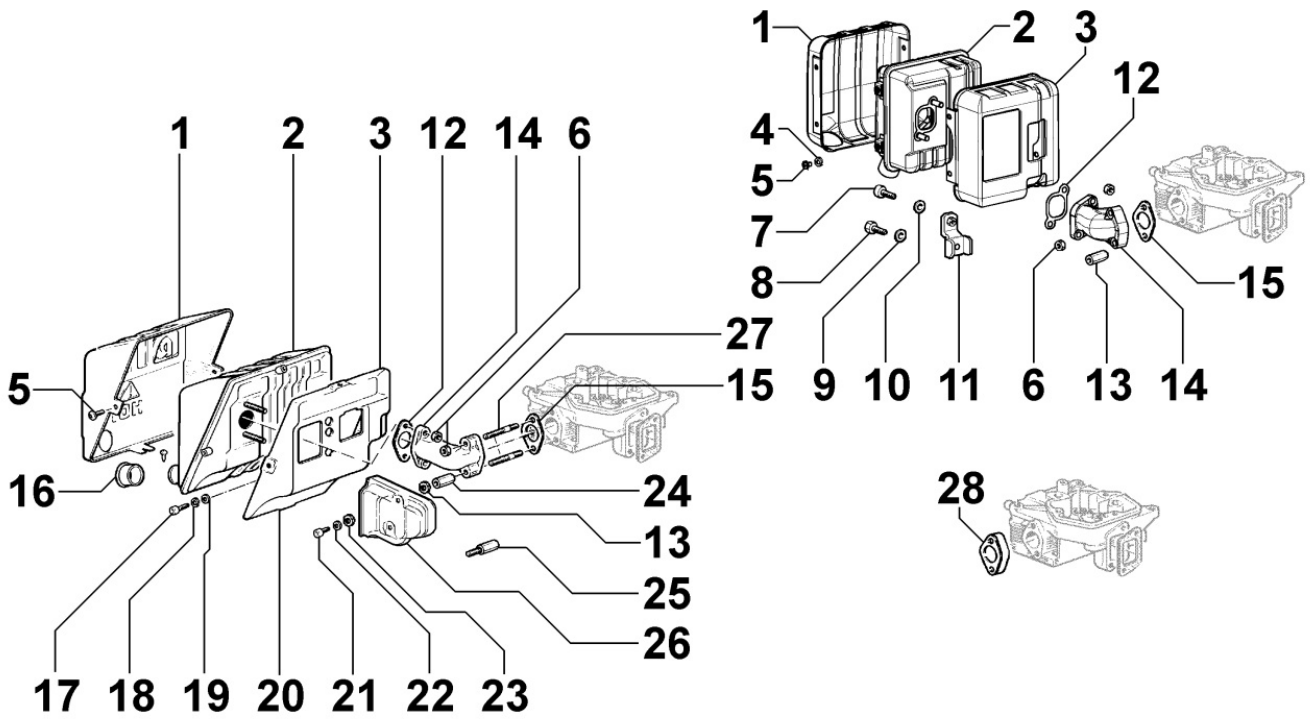

8086230090 - EXHAUST MUFFLER

Pos	Kit	Included In	Code	Description	Qty	Old Code	Tech. Info
2	(B)		ED0054606790-S	MARMITTA/MUFFLER	1		
2		(A) (B)	ED0054604650-S	MARMITTA/MUFFLER N	1		
4		(A) (B)	ED0075550270-S	WASHER	4		
5		(A) (B)	ED0097900370-S	SCREW	4		
6		(B)	ED0032401650-S	HEX.NUT	2		
7			ED0097320740-S	CAPSCREW/VITE TCEI M.8x20	1		
8			ED0017700040-S	BOLT	1		
9			ED0076250120-S	WASHER	1		
10			ED0075000200-S	WASHER	1		
11			ED0085462860-S	STAFFA/BRACE N	1		
12		(B)	ED0045011010-S	GASKET	1		
14		(B)	ED0024865100-S	COLLETT.SCAR./INLET MAN. **	1		
15			ED0045011470-S	GUARNIZIONE/GASKET N 10	1		
27			ED0067800570-S	STUD	2