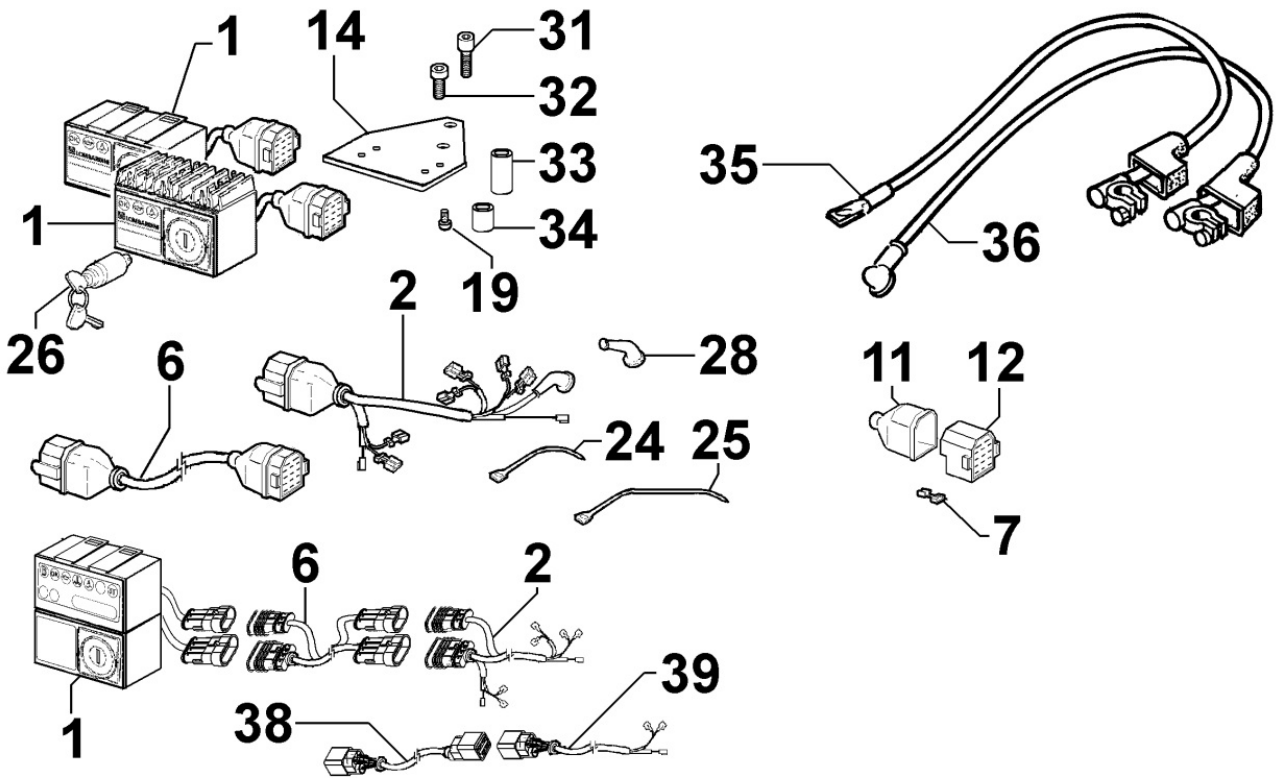

8103230110 - ELECTRIC DASHBOARD / ENGINE WIRES

Pos	Kit	Included In	Code	Description	Qty	Old Code	Tech. Info
1			ED0072450010-S	CONTROL PANEL 12V	1		
1			ED0085061450-S	SQUADRETTA SUPP. QUADR. 15LD500	1		
2			ED0021862920-S	WIRING FOR CONTROL PANEL	1		⚠
7			ED0091800560-S	END	1		
19			ED0097303250-S	SCREW	4		
24			ED0024710140-S	COLLAR	1		
25			ED0024710190-S	COLLAR	5		
28			ED0064910050-S	PIPE ELBOW	1		
31			ED0097300310-S	ALLEN SCREW	2		
32			ED0097301000-S	SCREW	1		
33			ED00353R0340-S	DISTANZIALE/SPACER	1		
34			ED0035260970-S	SPACER	3