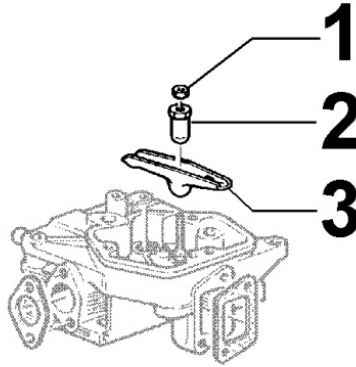

8036230010 - ROCKER ARMS / VALVES

8 036 23

Pos	Kit	Included In	Code	Description	Qty	Old Code	Tech. Info
1			ED00326R0910-S	DADO/NUT 10	2		
2			ED00326R0920-S	DADO/NUT	2		
3			ED00104R0490-S	BILANCIERE/ROCKER ARM	2		