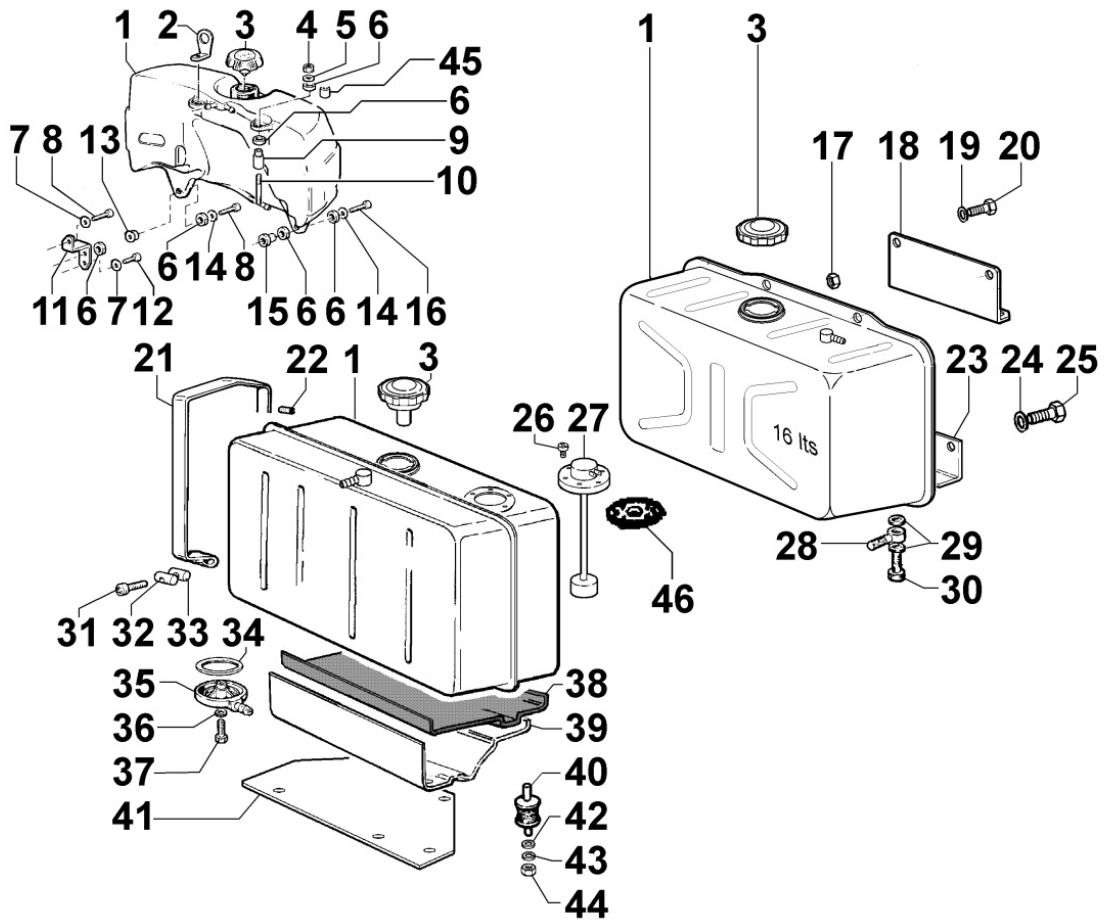

8063230080 - FUEL TANK

8 063 23

Pos	Kit	Included In	Code	Description	Qty	Old Code	Tech. Info
1			ED0081033180-S	SERB.COMB./FUEL TANK N **	1		
2			ED0085060030-S	AN.BRACKET	1		
3			ED0090431020-S	TAPPO/TANK CAP S I	1		
4			ED0032401640-S	HEX.NUT	2		
5			ED0076701180-S	WASHER	2		
6			ED0077011540-S	WASHER	8		
7			ED0076250080-S	WASHER	1		
8			ED0097300120-S	SCREW	2		▲
9			ED0035275680-S	DISTANZIALE/SPACER	2		▲
10			ED00676R0280-S	PRIGIONIERO/STUD BOLT 10	2		
11			ED0085461750-S	STAFFA/BRACE	1		▲
12			ED0097320840-S	SCREW	1		
13			ED0035275870-S	DISTANZIALE/SPACER	1		▲
14			ED0076701170-S	RONDELLA/WASHER D I 10	2		
15			ED0035275880-S	DISTANZIALE/SPACER	1		▲
16			ED0097300150-S	SCREW	1