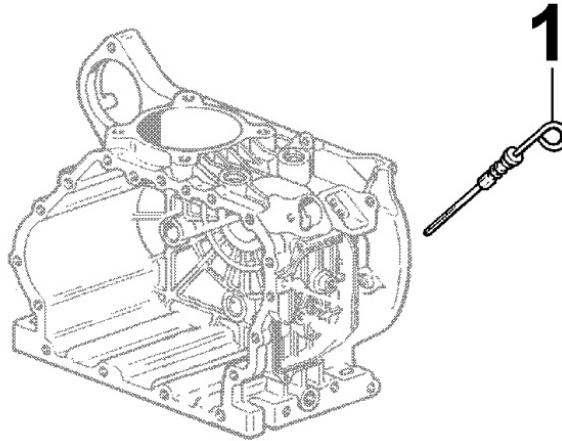

8043230020 - OIL DIPSTICK

8 043 23

Pos	Kit	Included In	Code	Description	Qty	Old Code	Tech. Info
1			ED00076R0840-S	ASTA LIV.OLIO/OIL DIPSTICK	1