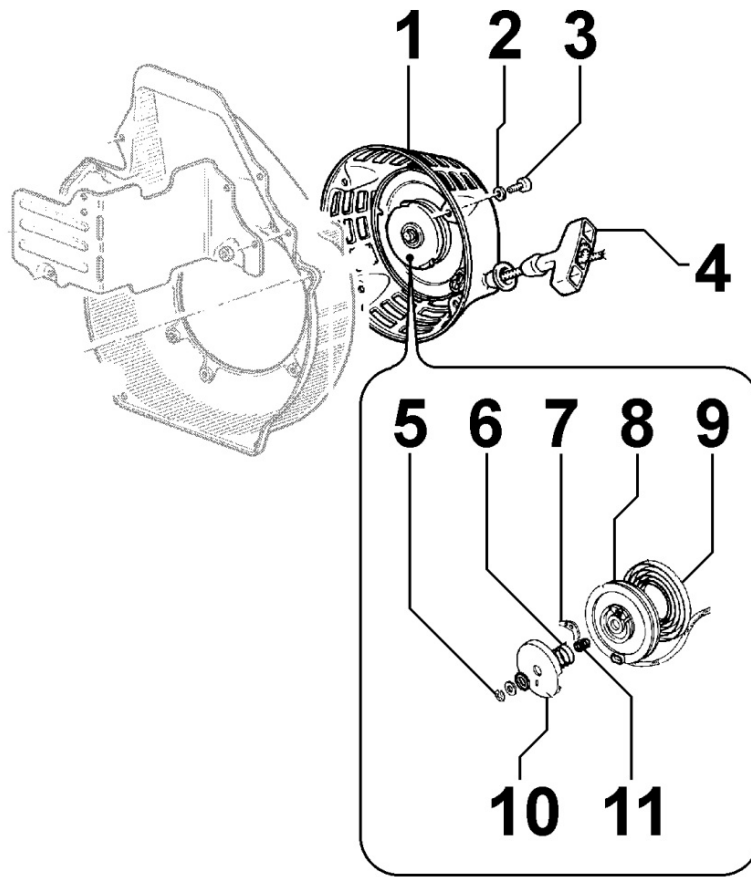

8120230120 - RECOIL STARTING

Pos	Kit	Included In	Code	Description	Qty	Old Code	Tech. Info
1	(A)		ED0014720630-S	AUTOAVV.COMPL.NERO 3561.264	1		
2			ED0076250080-S	WASHER	4		
3			ED0097303090-S	SCREW	4		
4			ED0049040380-S	HANDLE	1	ED0049040390-S	
5		(A)	ED0011650360-S	RING	1		
6		(A)		POS. 1			
7		(A)		POS. 1			
8		(A)		POS. 1			
9		(A)		POS. 1			
10		(A)		POS. 1			
11		(A)		POS. 1