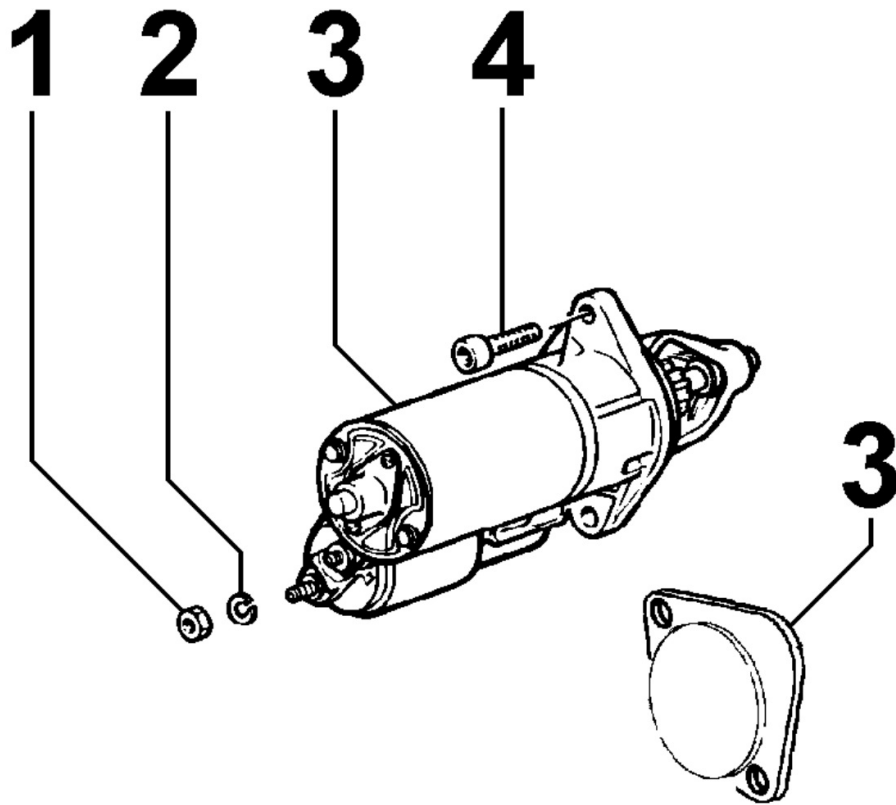

8101230040 - STARTING MOTOR

Pos	Kit	Included In	Code	Description	Qty	Old Code	Tech. Info
1			ED0032400160-S	HEX.NUT	1	ED00323R0030-S	
2			ED00763R0020-S	WASHER	1		
3			ED0058402460-S	ST.MOTOR	1		
4			ED00992R0240-S	SOC HEAD CAP SCR M10X25	2