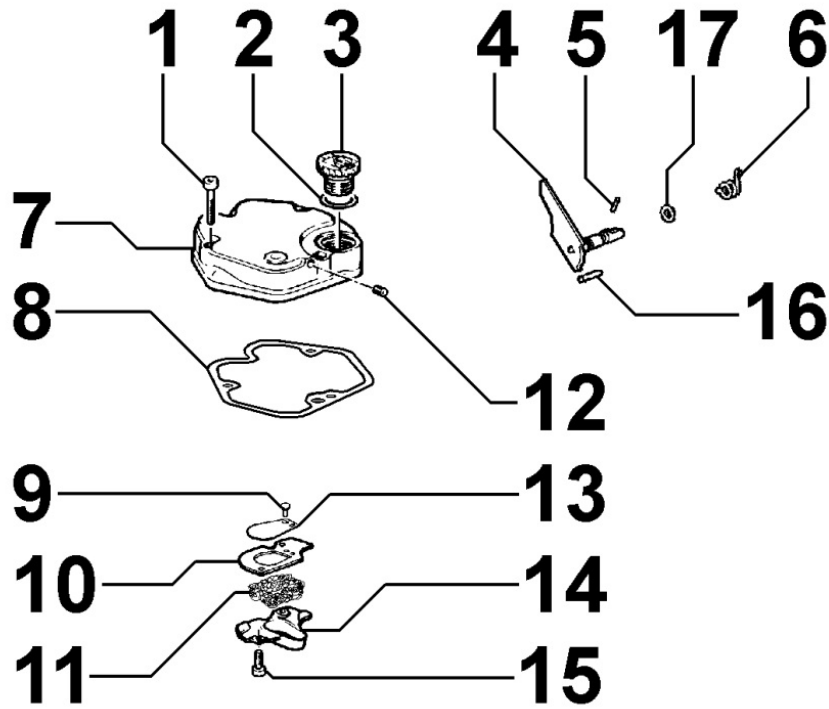

8021230190 - CYLINDER HEAD

Pos	Kit	Included In	Code	Description	Qty	Old Code	Tech. Info
1		(A)		803623...0			
2		(A)		803623...0			
3		(A)		803623...0			
4		(A)	ED0045350150-S	VALVE STEM SEAL d.7	2		
5		(A)	ED0080570030-S	LOCK RING	4		
6		(A)	ED0064000990-S	PIATTELLO/RETAINER D	2		⚠
7		(A)	ED0057551550-S	SPRING	2		⚠
8			ED00772R0020-S	WASHER	4		
9			ED00326R0380-S	NUT	2		
10	(D)	(A)	ED00464R0770-S	VALVE GUIDE	2	ED00464R0560-S	
11		(A)	ED0034301660-S	DISCO/DISK FV C10	2		⚠
12		(D)	ED00059R0680-S	RING	1		
13		(A)	ED0077700790-S	RULLO/ROLLER 10	2		
14		(A)	ED00219R0240-S	COLONNETTA/COLUMN	2		
15	(A)		ED0092009880-S	CYLINDER HEAD ASSY	1		⚠
16		(A)	ED0080002500-S	SEDE VALV./VALVE SEAT FV CR	1		
17		(A)	ED00060R0030-S	ANELLO/RING	1		
18		(A)	ED0096851730-S	VALVOLA/VALVE	1		⚠
19		(A)	ED00960R0580-S	VALVOLA/VALVE	1		
20			ED00684R0340-S	STUD BOLT	4		
21			ED00453R0280-S	GUARNIZIONE/GASKET	1		
21			ED00453R0290-S	GUARNIZIONE/GASKET	1		
21			ED00453R0300-S	GUARNIZIONE/GASKET	1		
21			ED00453R0310-S	GUARNIZIONE/GASKET	1		
22			ED00A26R0100-S	HEAD GASKET KIT	1		⚠

Pos	Kit	Included In	Code	Description	Qty	Old Code	Tech. Info
24			ED0032300300-S	CAP NUT	2		

8022230020 - HEAD COVER

8 022 23

Pos	Kit	Included In	Code	Description	Qty	Old Code	Tech. Info
1			ED0097300160-S	ALLEN SCREW	3		
2			ED00579R0470-S	RING	1		
3			ED00894R0330-S	PLUG	1		
4		(A)	ED00491R0640-S	LEVA/LEVER	1		
5		(A)	ED00841R0130-S	SPINA/PIN 10	1		
6		(A)	ED00547R0210-S	MOLLA/SPRING	1		
7	(A)		ED00235R0450-S	COPERCHIO/COVER	1		
8			ED0044001440-S	GASKET	1		
9		(A)	ED00738R0130-S	RIBATTINO/NAIL 10	2		
10		(A)	ED0063705840-S	PIASTRINA SUPP.TENUTA SFIATO RY-HT	1		
11		(A)	ED0059760070-S	PAGLIETTA FILTRANTE SFIATO RY	1		
12		(A)	ED00886R0440-S	PLUG	1		
13		(A)	ED00614R0320-S	PIASTRINA TENUTA SFIATO vedi cop.c	1		
14		(A)	ED00964R0140-S	VASCHETTA/BOWL 10	1		
15		(A)	ED00990R0150-S	VITE TC/SCREW 10	2		
16		(A)	ED00841R0430-S	SPINA/PIN 10	1		
17		(A)	ED0012000520-S	O RING	1	ED00579R0130-S	