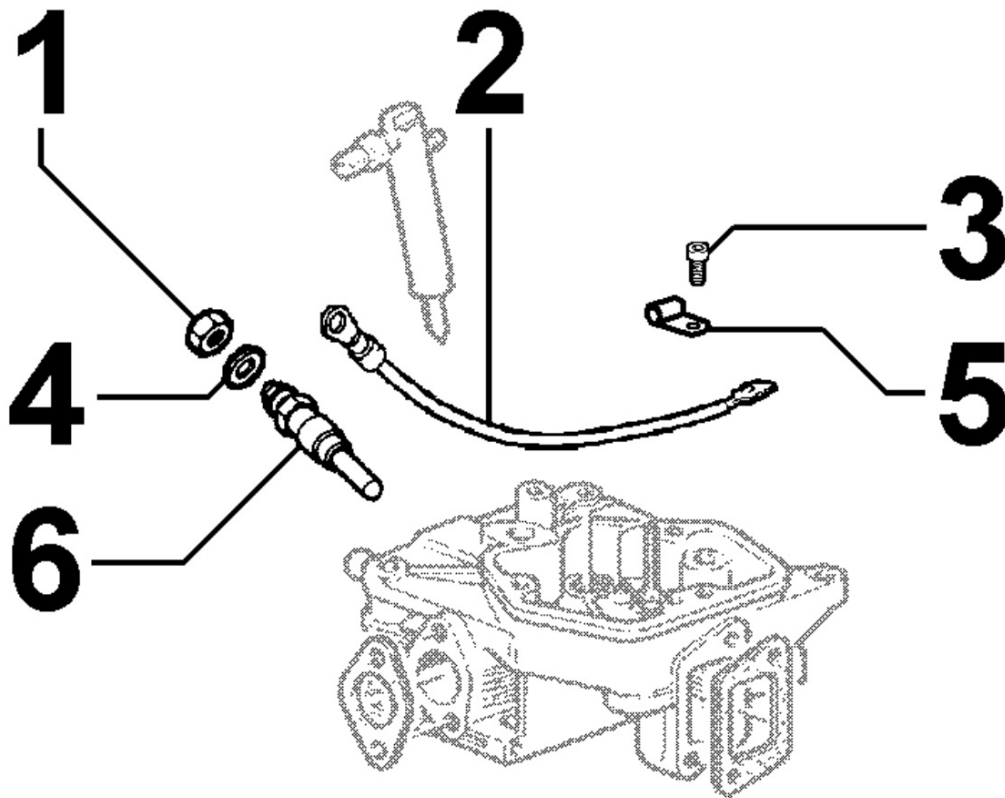

8106230010 - GLOW PLUGS / CONTROL UNIT

Pos	Kit	Included In	Code	Description	Qty	Old Code	Tech. Info
1			ED0032400040-S	HEX.NUT	1		
2			ED0021858670-S	CABLE	1		
3			ED0097901380-S	SCREW M6x10	1		
4			ED00771R0010-S	WASHER	1		
5			ED0036170150-S	CLAMP	1		
6			ED00147R0180-S	CANDELA/GLOW PLUG 12V.	1